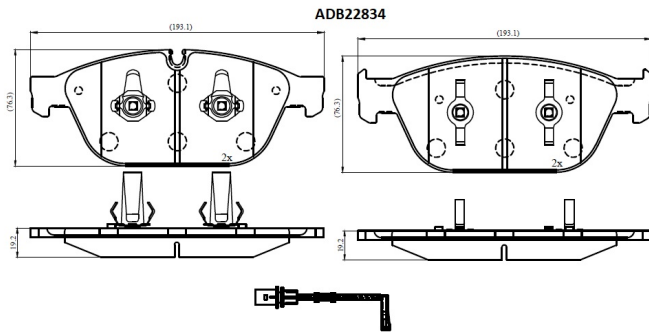

Make: AUDI

Model: TRUCK SQ5

Part Number: ADB22834

Vehicle Manufacturing/Engine:

Specifications

Fitting Position	:	Front
Model Date	:	2014-2017
Or. Caliper	:	
WVA	:	
FMSI	:	8754-D1546
Length	:	193.1

Width	:	76.3
Thickness	:	19.2