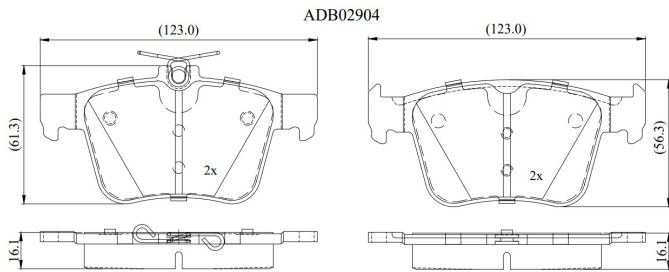

Make: AUDI

Model: TT Roadster

Part Number: ADB02904

Vehicle Manufacturing/Engine:

Specifications

Fitting Position	:	Rear
Model Date	:	2017-
Or. Caliper	:	
WVA	:	25009
FMSI	:	
Length	:	123
Width	:	61.3

Thickness

:

16.1