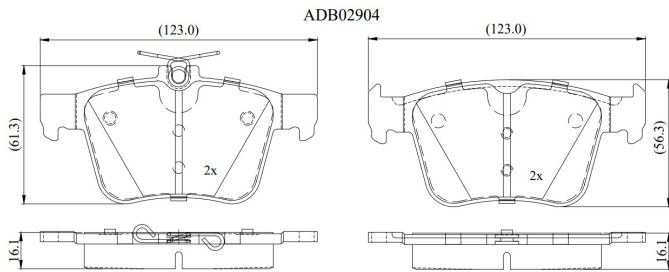

Make: AUDI

Model: TT Roadster

Part Number: ADB02904

Vehicle Manufacturing/Engine:

Specifications

Fitting Position	:	Rear
Model Date	:	2014-
Or. Caliper	:	
WVA	:	25009
FMSI	:	
Length	:	123
Width	:	61.3

Thickness

:

16.1