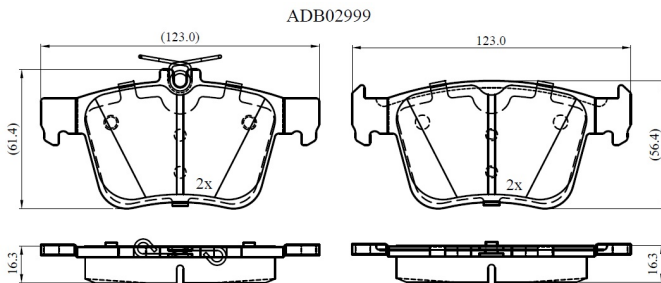

Make: AUDI

Model: TT Roadster

Part Number: ADB02999

Vehicle Manufacturing/Engine:

Specifications

Fitting Position	:	Rear
Model Date	:	2017-
Or. Caliper	:	
WVA	:	25008
FMSI	:	
Length	:	
Width	:	

Thickness

: