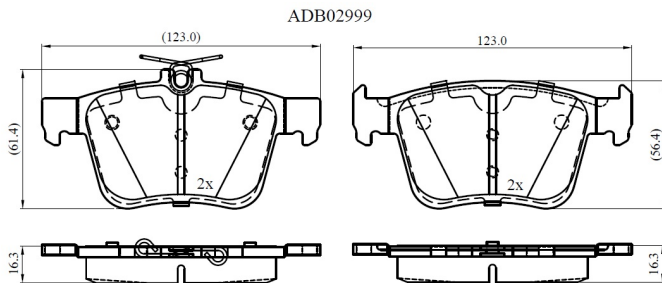

Make: AUDI

Model: TT Roadster

Part Number: ADB02999

Vehicle Manufacturing/Engine:

Specifications

Fitting Position	:	Rear
Model Date	:	2014-
Or. Caliper	:	
WVA	:	25008
FMSI	:	
Length	:	
Width	:	

Thickness

: