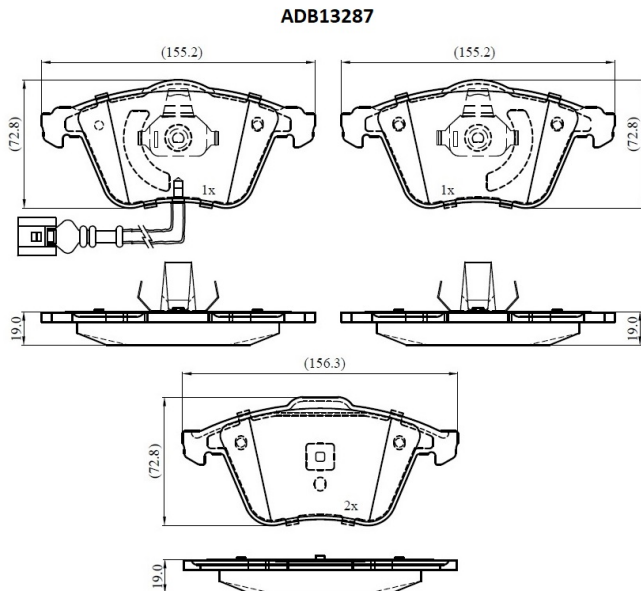

Make: AUDI

Model: TT Roadster

Part Number: ADB13287

Vehicle Manufacturing/Engine:

Specifications

Fitting Position	:	Front
Model Date	:	2008-2010

Or. Caliper	:	
WVA	:	23913
FMSI	:	
Length	:	155.2/156.3
Width	:	72.8
Thickness	:	19