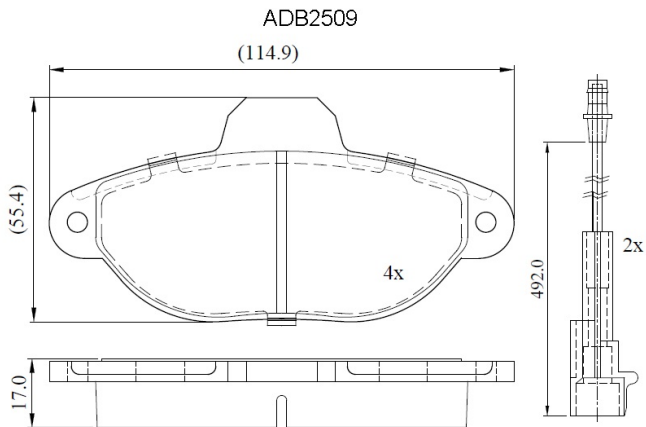

Make: AUTOBIANCHI

Model: Y10 Except Turbo

Part Number: ADB2509

Vehicle Manufacturing/Engine:

Specifications

Fitting Position	:	Front
Model Date	:	01/96->
Or. Caliper	:	Bendix
WVA	:	21436

FMSI	:	
Length	:	114.9
Width	:	55.4
Thickness	:	17