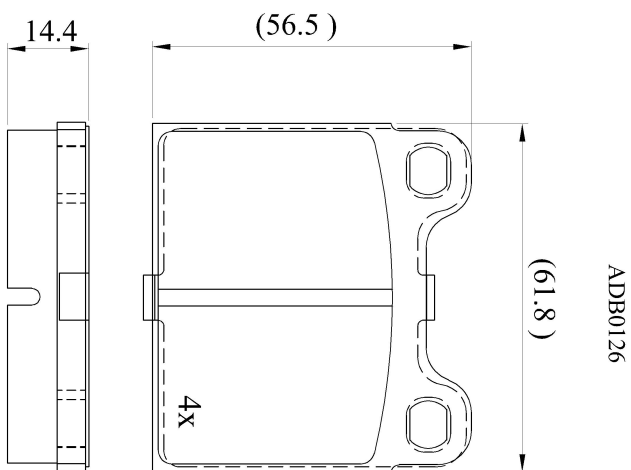

Make: BEDFORD

Model: CHEVANNE

Part Number: ADB0126

Vehicle Manufacturing/Engine:

Specifications

Fitting Position : Front

Model Date : 1980-1982

Or. Caliper :

WVA : 20034

FMSI :

Length : 61.8
Width : 56.5
Thickness : 14.4