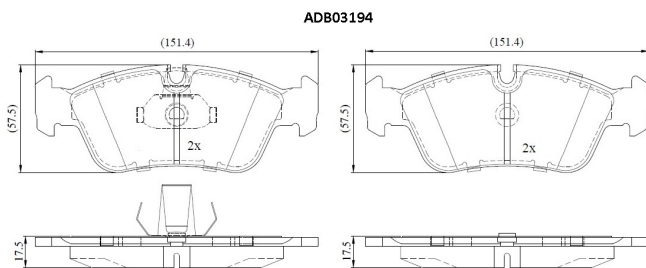

Make: BENTLEY

Model: BROOKLANDS

Part Number: ADB03194

Vehicle Manufacturing/Engine:

Specifications

| | | |
|-------------------------|---|-----------|
| Fitting Position | : | Front |
| Model Date | : | 1992-1997 |
| Or. Caliper | : | |
| WVA | : | 23287 |
| FMSI | : | |
| Length | : | 151.4 |
| Width | : | 57.5 |

Thickness

:

17.5