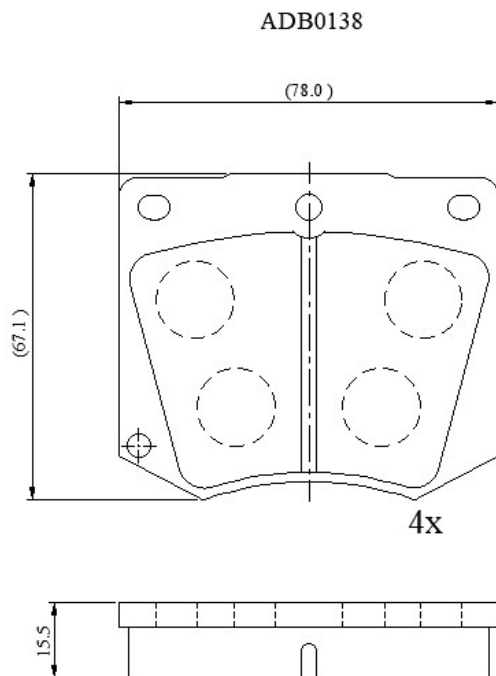

Make: BENTLEY

Model: Corniche

Part Number: ADB0138

Vehicle Manufacturing/Engine:

Specifications

Fitting Position	:	Front
Model Date	:	09/72-07/95
Or. Caliper	:	Lucas
WVA	:	
FMSI	:	
Length	:	78
Width	:	67.2
Thickness	:	15.5