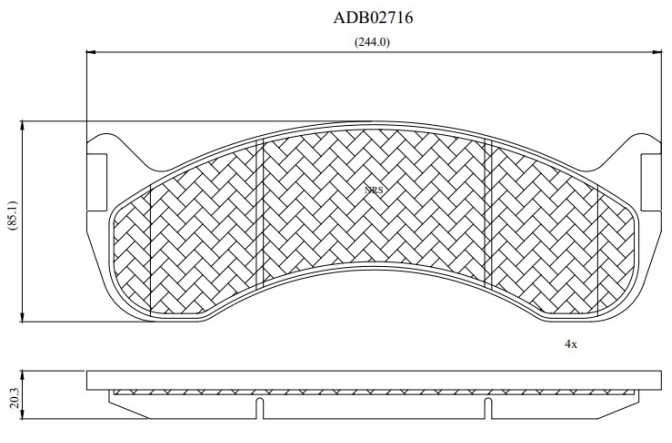

Make: BLUEBIRD

Model: TC?1000 School Bus

Part Number: ADB02716

Vehicle Manufacturing/Engine:

Specifications

Fitting Position	:	Front
Model Date	:	98-00
Or. Caliper	:	
WVA	:	

FMSI	:	D786
Length	:	
Width	:	
Thickness	:	