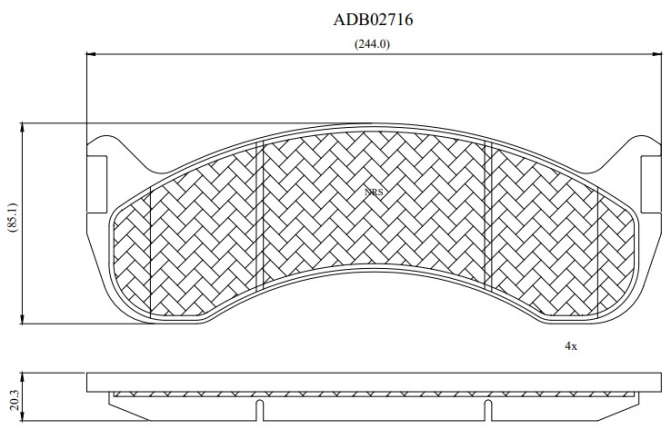

Make: BLUEBIRD

Model: TC?2000 School Bus

Part Number: ADB02716

Vehicle Manufacturing/Engine:

Specifications

Fitting Position	:	Front
Model Date	:	98-04
Or. Caliper	:	
WVA	:	

FMSI	:	D786
Length	:	
Width	:	
Thickness	:	