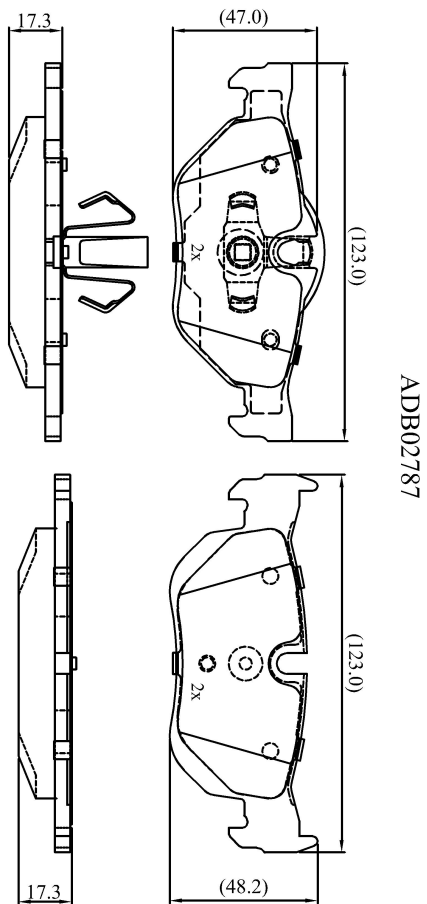

Make: BMW

Model: 1 Convertible

Part Number: ADB02787

Vehicle Manufacturing/Engine:

Specifications

Fitting Position	:	Rear
Model Date	:	2008-2013
Or. Caliper	:	
WVA	:	23927
FMSI	:	
Length	:	123.3
Width	:	48.3/49.9
Thickness	:	17.3