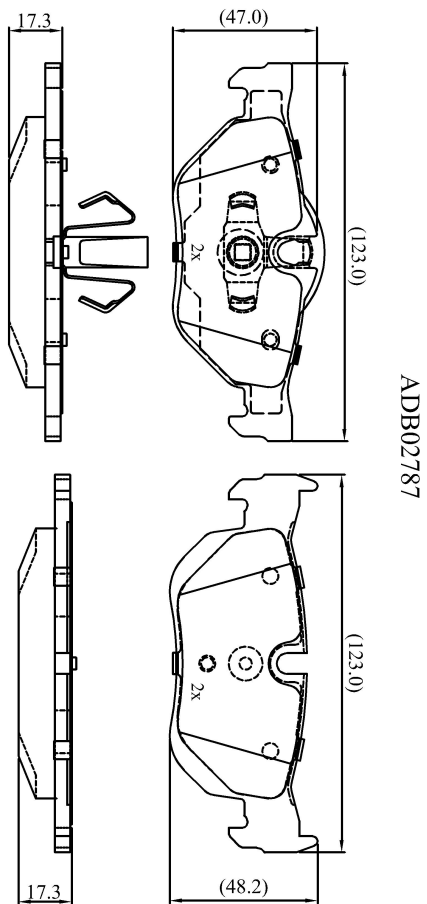

Make: BMW

Model: 1 Convertible

Part Number: ADB02787

Vehicle Manufacturing/Engine:

Specifications

Fitting Position	:	Rear
Model Date	:	2007-2013
Or. Caliper	:	
WVA	:	23927
FMSI	:	
Length	:	123.3
Width	:	48.3/49.9
Thickness	:	17.3