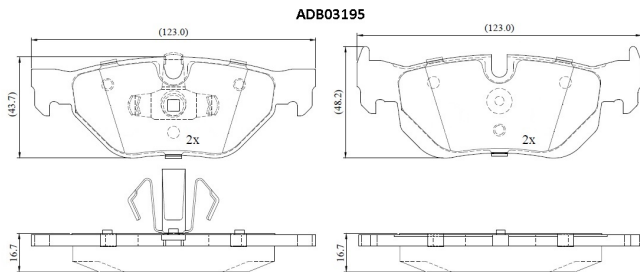

Make: BMW

Model: 1 Convertible

Part Number: ADB03195

Vehicle Manufacturing/Engine:

Specifications

Fitting Position	:	Rear
Model Date	:	2008-2013
Or. Caliper	:	
WVA	:	23927
FMSI	:	
Length	:	123

Width	:	43.7/48.2
Thickness	:	16.7