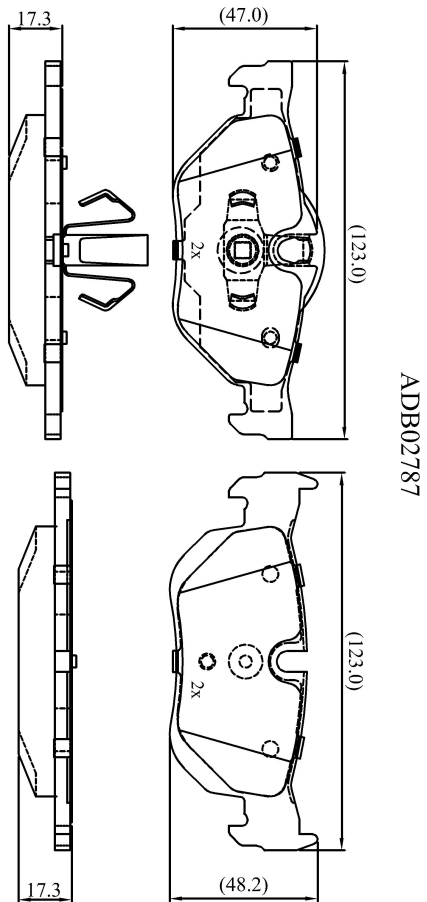

Make: BMW

Model: 1 Coupe

Part Number: ADB02787

Vehicle Manufacturing/Engine:

Specifications

Fitting Position	:	Rear
Model Date	:	2007-2013
Or. Caliper	:	
WVA	:	23927
FMSI	:	
Length	:	123.3
Width	:	48.3/49.9
Thickness	:	17.3