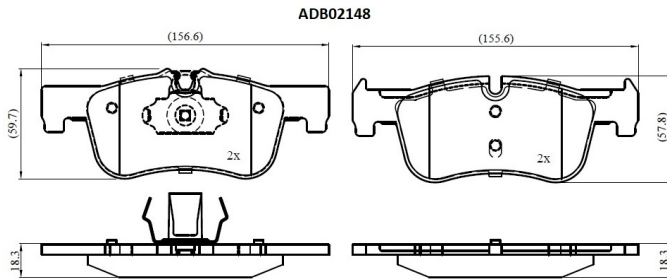

Make: BMW

Model: 1 Series 114d

Part Number: ADB02148

Vehicle Manufacturing/Engine:

Specifications

Fitting Position	:	Front
Model Date	:	10/12-
Or. Caliper	:	Teves
WVA	:	25014, 25015
FMSI	:	
Length	:	156.6/155.6
Width	:	59.7/57.8

Thickness : 18.3