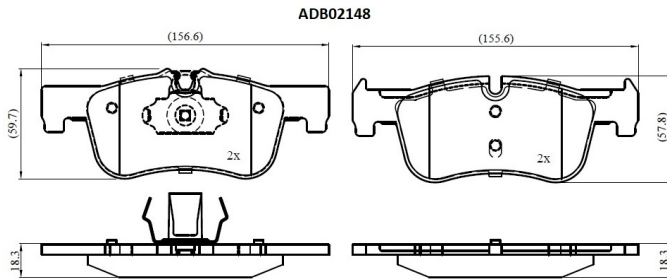

Make: BMW

Model: 1 Series 114i

Part Number: ADB02148

Vehicle Manufacturing/Engine:

Specifications

Fitting Position	:	Front
Model Date	:	11/11-
Or. Caliper	:	Teves
WVA	:	25014, 25015
FMSI	:	
Length	:	156.6/155.6
Width	:	59.7/57.8

Thickness : 18.3