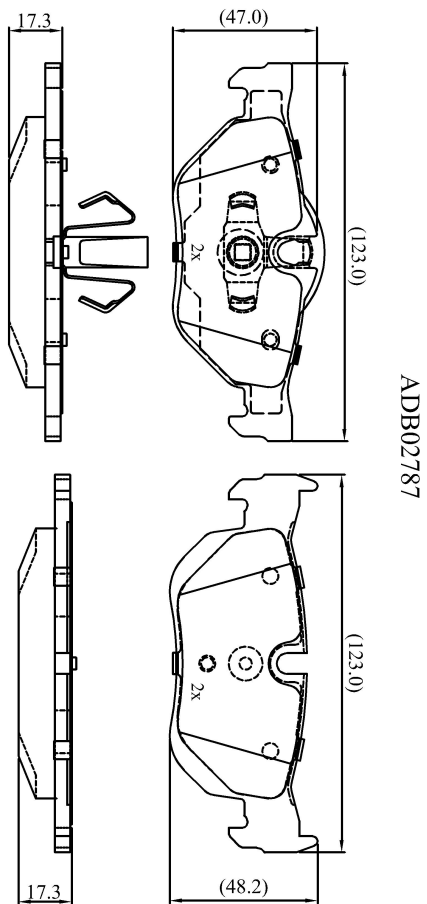

Make: BMW

Model: 1

Part Number: ADB02787

Vehicle Manufacturing/Engine:

Specifications

Fitting Position	:	Rear
Model Date	:	2007-2011
Or. Caliper	:	
WVA	:	23927
FMSI	:	
Length	:	123.3
Width	:	48.3/49.9
Thickness	:	17.3