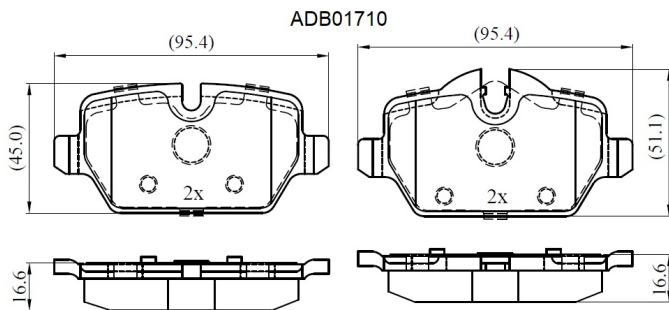

Make: BMW

Model: 116i, 118d, 118i

Part Number: ADB01710

Vehicle Manufacturing/Engine:

Specifications

Fitting Position	:	Rear
Model Date	:	09/04->
Or. Caliper	:	Lucas
WVA	:	2,36,23,23,624
FMSI	:	
Length	:	95.4

Width	:	45.1/51.2
Thickness	:	16.6