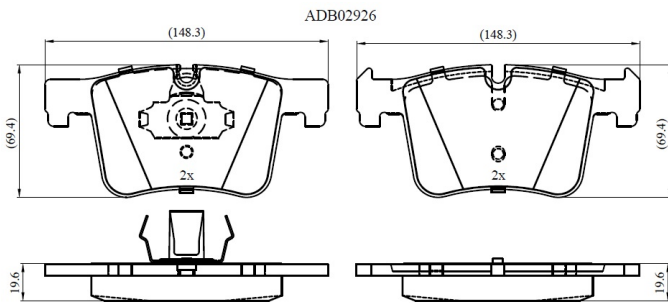

Make: BMW

Model: 2 Convertible

Part Number: ADB02926

Vehicle Manufacturing/Engine:

Specifications

Fitting Position	:	Front
Model Date	:	2015-
Or. Caliper	:	
WVA	:	25199
FMSI	:	
Length	:	

Width

:

Thickness

: