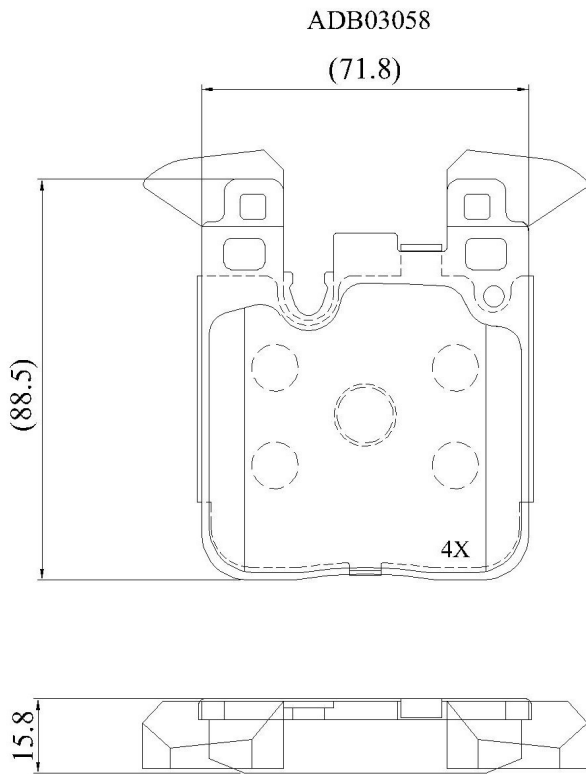

Make: BMW

Model: 228i xDrive

Part Number: ADB03058

Vehicle Manufacturing/Engine:

Specifications

Fitting Position	:	Rear
Model Date	:	2015-2016

Or. Caliper	:	
WVA	:	
FMSI	:	D1656
Length	:	71.8
Width	:	88.5
Thickness	:	15.8