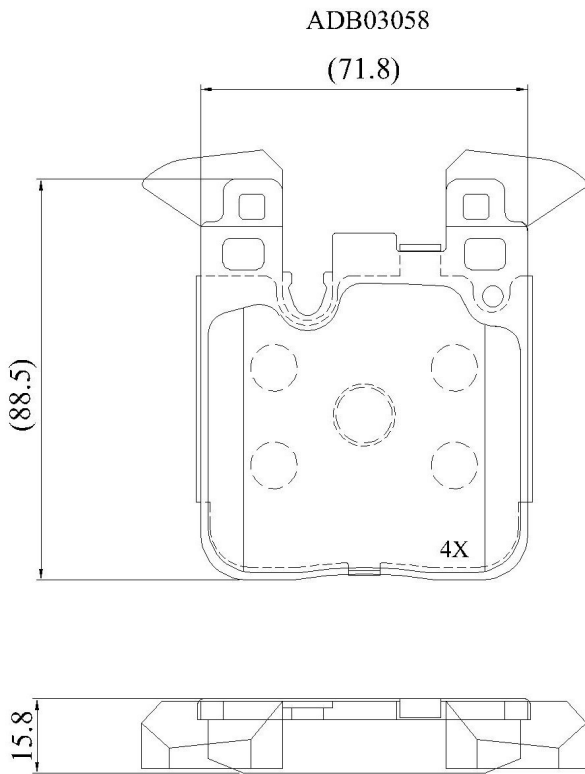

Make: BMW

Model: 228i

Part Number: ADB03058

Vehicle Manufacturing/Engine:

Specifications

Fitting Position	:	Rear
Model Date	:	2014-2016

Or. Caliper	:	
WVA	:	
FMSI	:	D1656
Length	:	71.8
Width	:	88.5
Thickness	:	15.8