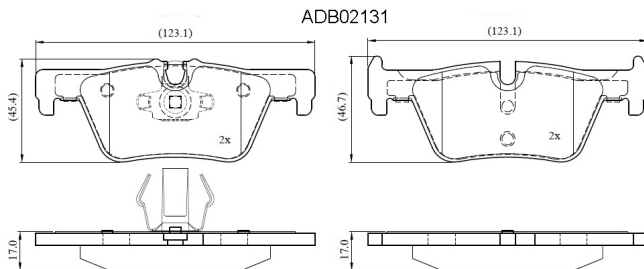

Make: BMW

Model: 3 - 316i

Part Number: ADB02131

Vehicle Manufacturing/Engine:

Specifications

Fitting Position	:	Rear
Model Date	:	10/12-
Or. Caliper	:	Teves
WVA	:	25307, 25308
FMSI	:	
Length	:	123.1
Width	:	45.4/46.7

Thickness

:

17