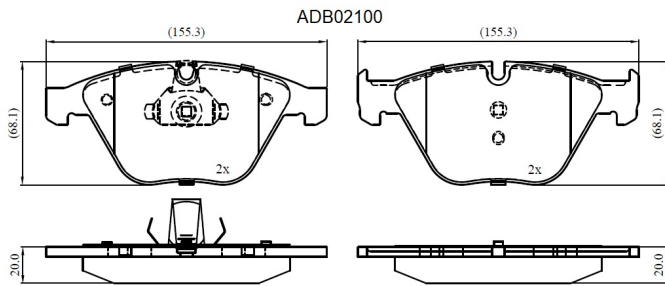

Make: BMW

Model: 3 - 328i

Part Number: ADB02100

Vehicle Manufacturing/Engine:

Specifications

Fitting Position	:	Front
Model Date	:	11/07-
Or. Caliper	:	Teves
WVA	:	23313, 24161
FMSI	:	
Length	:	155.3
Width	:	68.1/68.2

Thickness

:

20