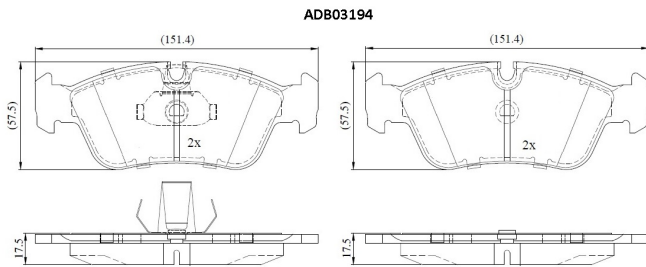

Make: BMW

Model: 3 Coupe

Part Number: ADB03194

Vehicle Manufacturing/Engine:

Specifications

Fitting Position	:	Front
Model Date	:	1993-1998
Or. Caliper	:	
WVA	:	23287
FMSI	:	
Length	:	151.4
Width	:	57.5

Thickness

:

17.5