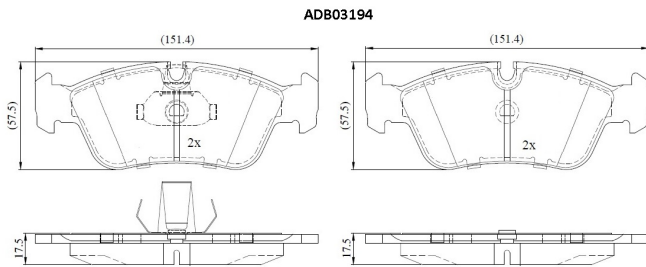

Make: BMW

Model: 3 Coupe

Part Number: ADB03194

Vehicle Manufacturing/Engine:

Specifications

Fitting Position	:	Front
Model Date	:	1995-1999
Or. Caliper	:	
WVA	:	23287
FMSI	:	
Length	:	151.4
Width	:	57.5

Thickness

:

17.5