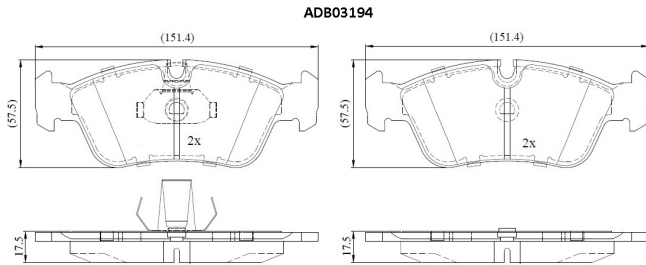

Make: BMW

Model: 3 Coupe

Part Number: ADB03194

Vehicle Manufacturing/Engine:

Specifications

Fitting Position	:	Front
Model Date	:	2000-2006
Or. Caliper	:	
WVA	:	23287
FMSI	:	
Length	:	151.4
Width	:	57.5

Thickness : 17.5