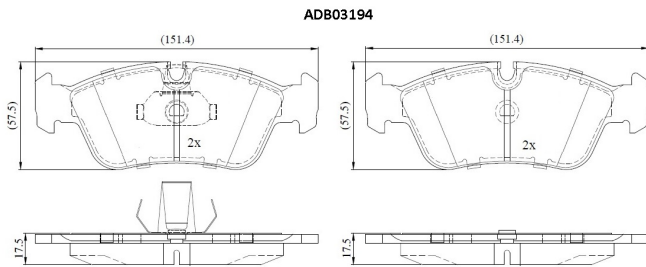

Make: BMW

Model: 3 Coupe

Part Number: ADB03194

Vehicle Manufacturing/Engine:

Specifications

Fitting Position	:	Front
Model Date	:	1998-2000
Or. Caliper	:	
WVA	:	23287
FMSI	:	
Length	:	151.4
Width	:	57.5

Thickness

:

17.5