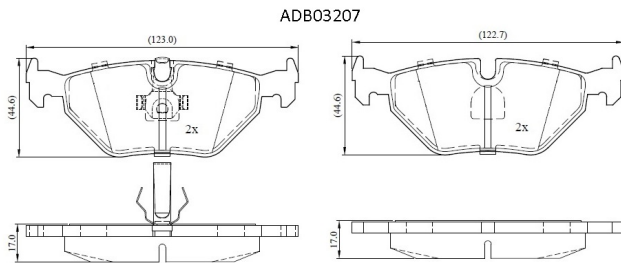

Make: BMW

Model: 3 Coupe

Part Number: ADB03207

Vehicle Manufacturing/Engine:

Specifications

Fitting Position	:	Rear
Model Date	:	2003-2006
Or. Caliper	:	
WVA	:	21934
FMSI	:	
Length	:	123.0/122.7
Width	:	44.6/44.4

Thickness

:

17