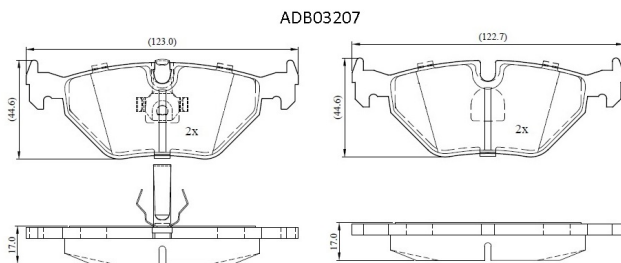

Make: BMW

Model: 3 Coupe

Part Number: ADB03207

Vehicle Manufacturing/Engine:

Specifications

Fitting Position	:	Rear
Model Date	:	2000-2006
Or. Caliper	:	
WVA	:	21934
FMSI	:	
Length	:	123.0/122.7
Width	:	44.6/44.4

Thickness

:

17