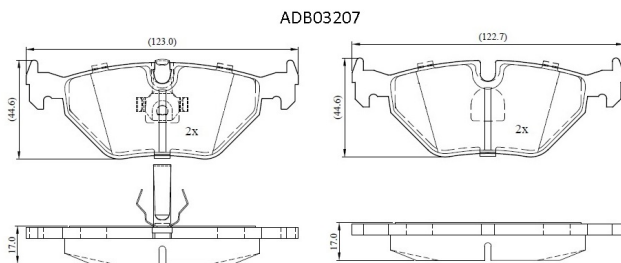

Make: BMW

Model: 3 Coupe

Part Number: ADB03207

Vehicle Manufacturing/Engine:

Specifications

Fitting Position	:	Rear
Model Date	:	1999-2000
Or. Caliper	:	
WVA	:	21934
FMSI	:	
Length	:	123.0/122.7
Width	:	44.6/44.4

Thickness

:

17