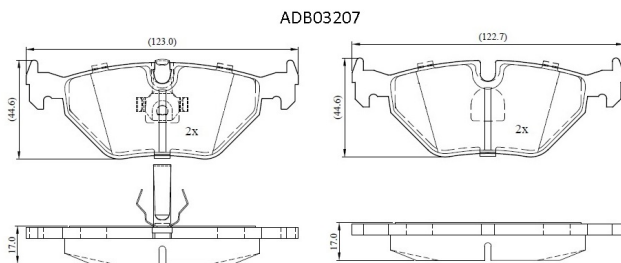

Make: BMW

Model: 3 Coupe

Part Number: ADB03207

Vehicle Manufacturing/Engine:

Specifications

Fitting Position	:	Rear
Model Date	:	1998-2005
Or. Caliper	:	
WVA	:	21934
FMSI	:	
Length	:	123.0/122.7
Width	:	44.6/44.4

Thickness

:

17