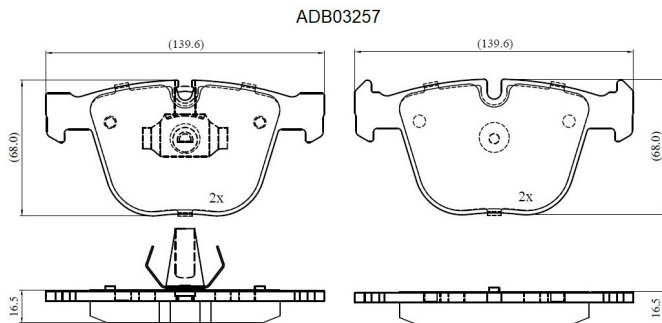

Make: BMW

Model: 3 Coupe

Part Number: ADB03257

Vehicle Manufacturing/Engine:

Specifications

Fitting Position	:	Rear
Model Date	:	2007-2013
Or. Caliper	:	
WVA	:	23730
FMSI	:	
Length	:	139.6

Width	:	68
Thickness	:	16.5