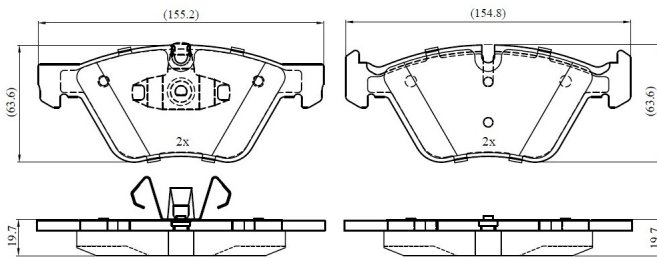

Make: BMW

Model: 3 Coupe

Part Number: ADB03258

Vehicle Manufacturing/Engine:

ADB03258

Specifications

Fitting Position	:	Front
Model Date	:	2010-2013
Or. Caliper	:	
WVA	:	24096

FMSI	:	
Length	:	155.2/154.8
Width	:	63.6
Thickness	:	19.7