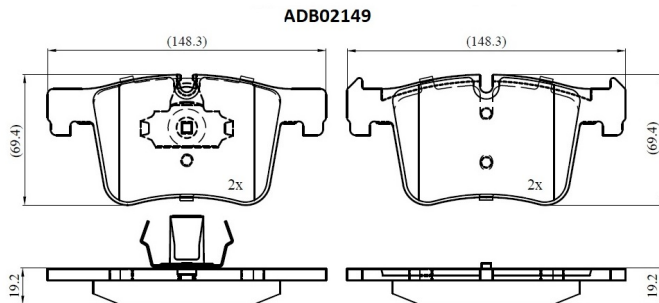

Make: BMW

Model: 3 GRAN TURISMO - 328i

Part Number: ADB02149

Vehicle Manufacturing/Engine:

Specifications

Fitting Position	:	Front
Model Date	:	03/13-
Or. Caliper	:	Bosch
WVA	:	25199, 25200
FMSI	:	
Length	:	148.3

Width	:	69.4
Thickness	:	19.2