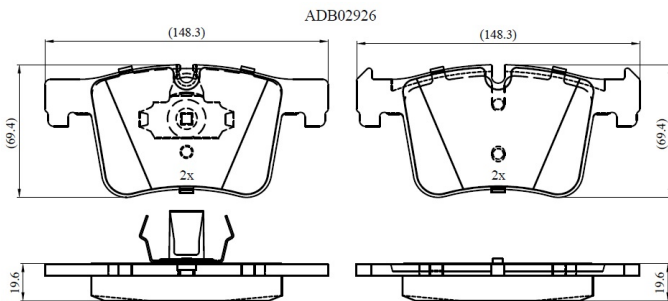

Make: BMW

Model: 3 Gran Turismo

Part Number: ADB02926

Vehicle Manufacturing/Engine:

Specifications

| | | |
|-------------------------|---|-----------|
| Fitting Position | : | Front |
| Model Date | : | 2013-2015 |
| Or. Caliper | : | |
| WVA | : | 25199 |
| FMSI | : | |
| Length | : | |

Width

:

Thickness

: