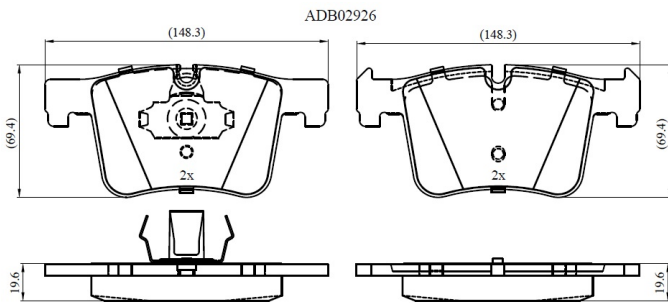

Make: BMW

Model: 3 Gran Turismo

Part Number: ADB02926

Vehicle Manufacturing/Engine:

Specifications

Fitting Position	:	Front
Model Date	:	2016-2018
Or. Caliper	:	
WVA	:	25199
FMSI	:	
Length	:	

Width :

Thickness :