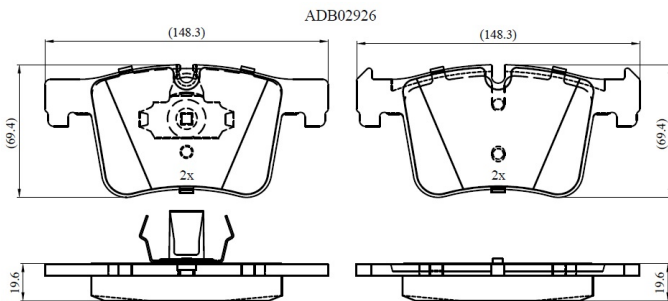

Make: BMW

Model: 3 Gran Turismo

Part Number: ADB02926

Vehicle Manufacturing/Engine:

Specifications

Fitting Position	:	Front
Model Date	:	2014-
Or. Caliper	:	
WVA	:	25199
FMSI	:	
Length	:	

Width

:

Thickness

: