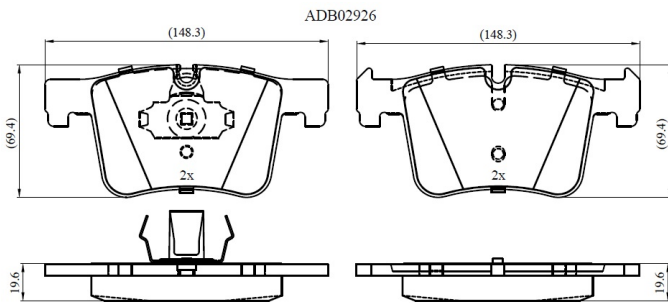

Make: BMW

Model: 3 Gran Turismo

Part Number: ADB02926

Vehicle Manufacturing/Engine:

Specifications

Fitting Position	:	Front
Model Date	:	2016-
Or. Caliper	:	
WVA	:	25199
FMSI	:	
Length	:	

Width

:

Thickness

: