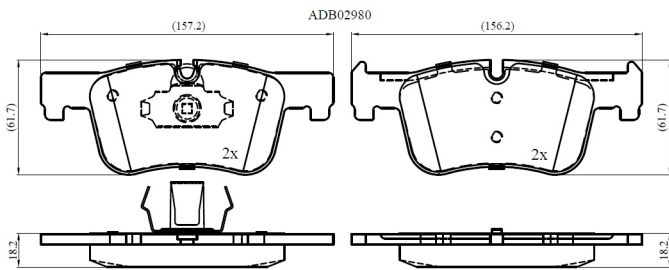

Make: BMW

Model: 3 Gran Turismo

Part Number: ADB02980

Vehicle Manufacturing/Engine:

Specifications

Fitting Position	:	Front
Model Date	:	2015-
Or. Caliper	:	
WVA	:	25506
FMSI	:	
Length	:	
Width	:	

Thickness