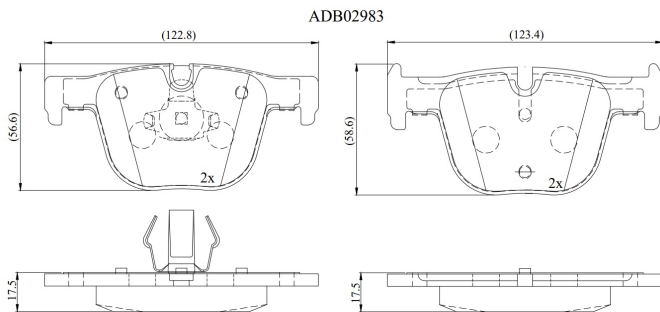

Make: BMW

Model: 3 Gran Turismo

Part Number: ADB02983

Vehicle Manufacturing/Engine:

Specifications

Fitting Position	:	Rear
Model Date	:	2016-
Or. Caliper	:	
WVA	:	25514
FMSI	:	
Length	:	

Width

:

Thickness

: