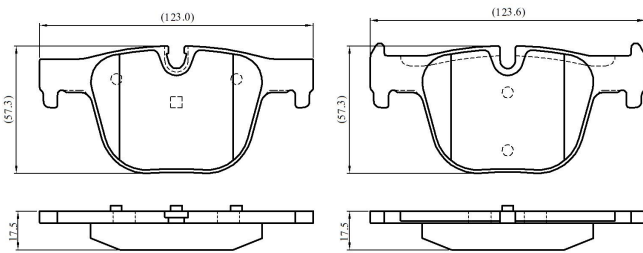

**Make: BMW**

**Model: 3 Series - Active Hybrid**

**Part Number: ADB02147**

**Vehicle Manufacturing/Engine:**

ADB02147

## Specifications

<b>Fitting Position</b>	:	Rear
<b>Model Date</b>	:	01/12-
<b>Or. Caliper</b>	:	Teves

<b>WVA</b>	:	25514, 25515,25027, 25026,25025
<b>FMSI</b>	:	
<b>Length</b>	:	122.9/123.8
<b>Width</b>	:	57.2/59.0
<b>Thickness</b>	:	17.5