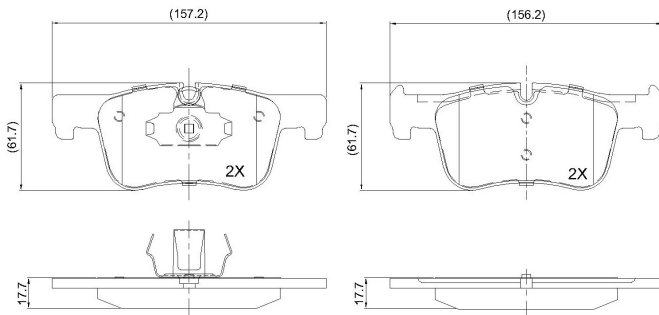

Make: BMW

Model: 3 Touring 320i

Part Number: ADB02130

Vehicle Manufacturing/Engine:

ADB02130

Specifications

Fitting Position	:	Front
Model Date	:	06/12-
Or. Caliper	:	Teves
WVA	:	25506, 25507
FMSI	:	

Length	:	156.5/155.5
Width	:	61.7
Thickness	:	17.7