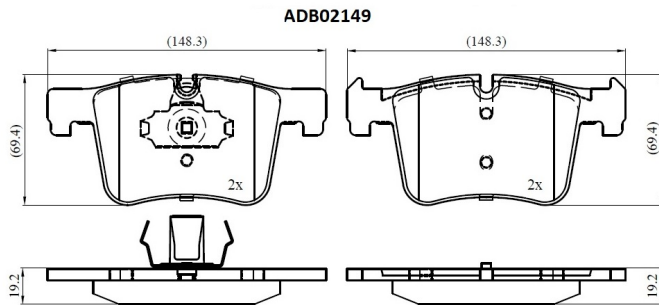

Make: BMW

Model: 3 Touring - 320i

Part Number: ADB02149

Vehicle Manufacturing/Engine:

Specifications

Fitting Position	:	Front
Model Date	:	06/12-
Or. Caliper	:	Bosch
WVA	:	25199, 25200
FMSI	:	
Length	:	148.3

Width	:	69.4
Thickness	:	19.2