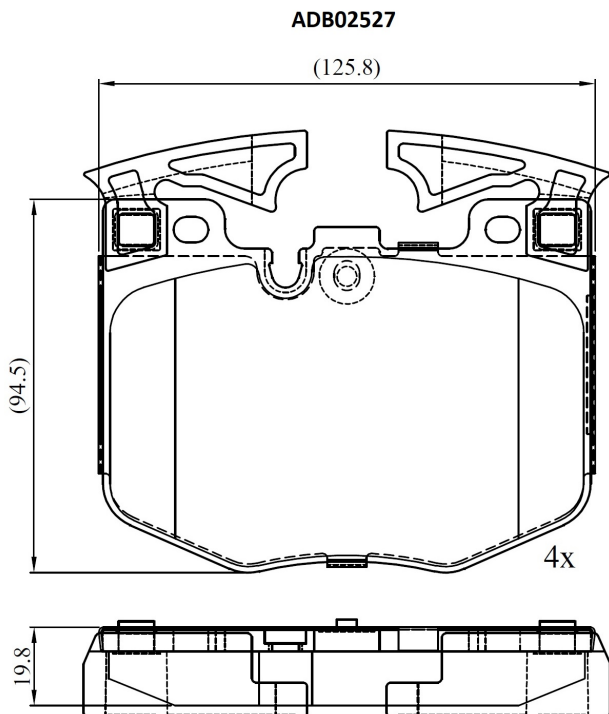

Make: BMW

Model: 3 Touring Van

Part Number: ADB02527

Vehicle Manufacturing/Engine:

Specifications

Fitting Position	:	Front
Model Date	:	2019-2020
Or. Caliper	:	
WVA	:	22425
FMSI	:	
Length	:	125.8
Width	:	94.8
Thickness	:	20