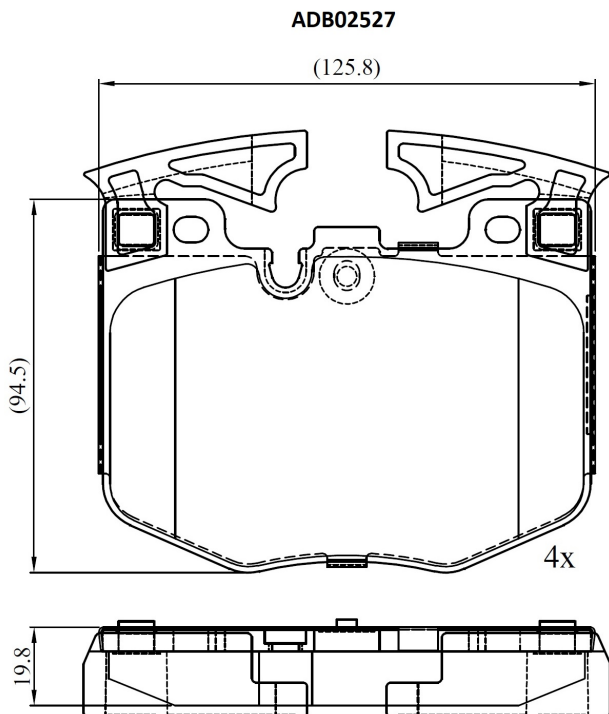

Make: BMW

Model: 3 Touring Van

Part Number: ADB02527

Vehicle Manufacturing/Engine:

Specifications

Fitting Position	:	Front
Model Date	:	2020-
Or. Caliper	:	
WVA	:	22425
FMSI	:	
Length	:	125.8
Width	:	94.8
Thickness	:	20