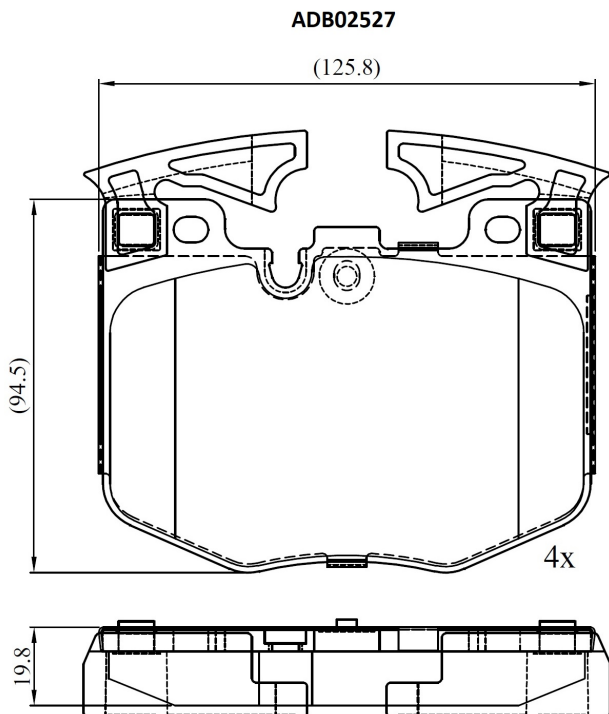

Make: BMW

Model: 3 Touring Van

Part Number: ADB02527

Vehicle Manufacturing/Engine:

Specifications

Fitting Position	:	Front
Model Date	:	2019-
Or. Caliper	:	
WVA	:	22425
FMSI	:	
Length	:	125.8
Width	:	94.8
Thickness	:	20