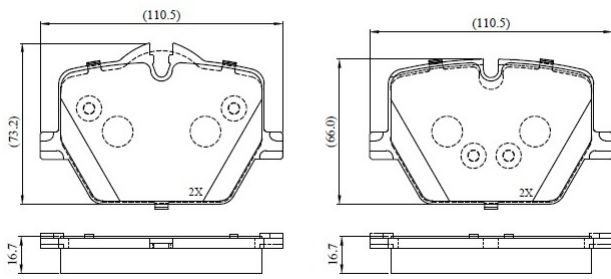

Make: BMW

Model: 3 Touring Van

Part Number: ADB02861

Vehicle Manufacturing/Engine:

ADB02861

Specifications

Fitting Position	:	Rear
Model Date	:	2020-
Or. Caliper	:	
WVA	:	2,14,74,21,475
FMSI	:	
Length	:	110.7

Width	:	65.9,73.2
Thickness	:	16.8