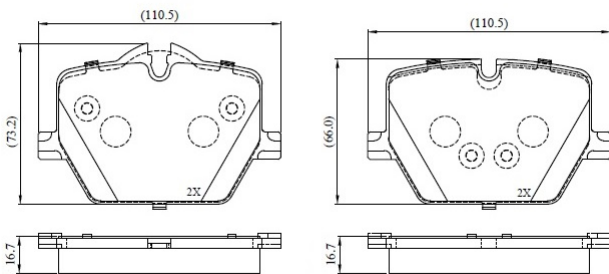

Make: BMW

Model: 3 Touring Van

Part Number: ADB02861

Vehicle Manufacturing/Engine:

ADB02861

Specifications

Fitting Position	:	Rear
Model Date	:	2020-
Or. Caliper	:	
WVA	:	2,14,74,21,475
FMSI	:	
Length	:	110.7

Width	:	65.9,73.2
Thickness	:	16.8